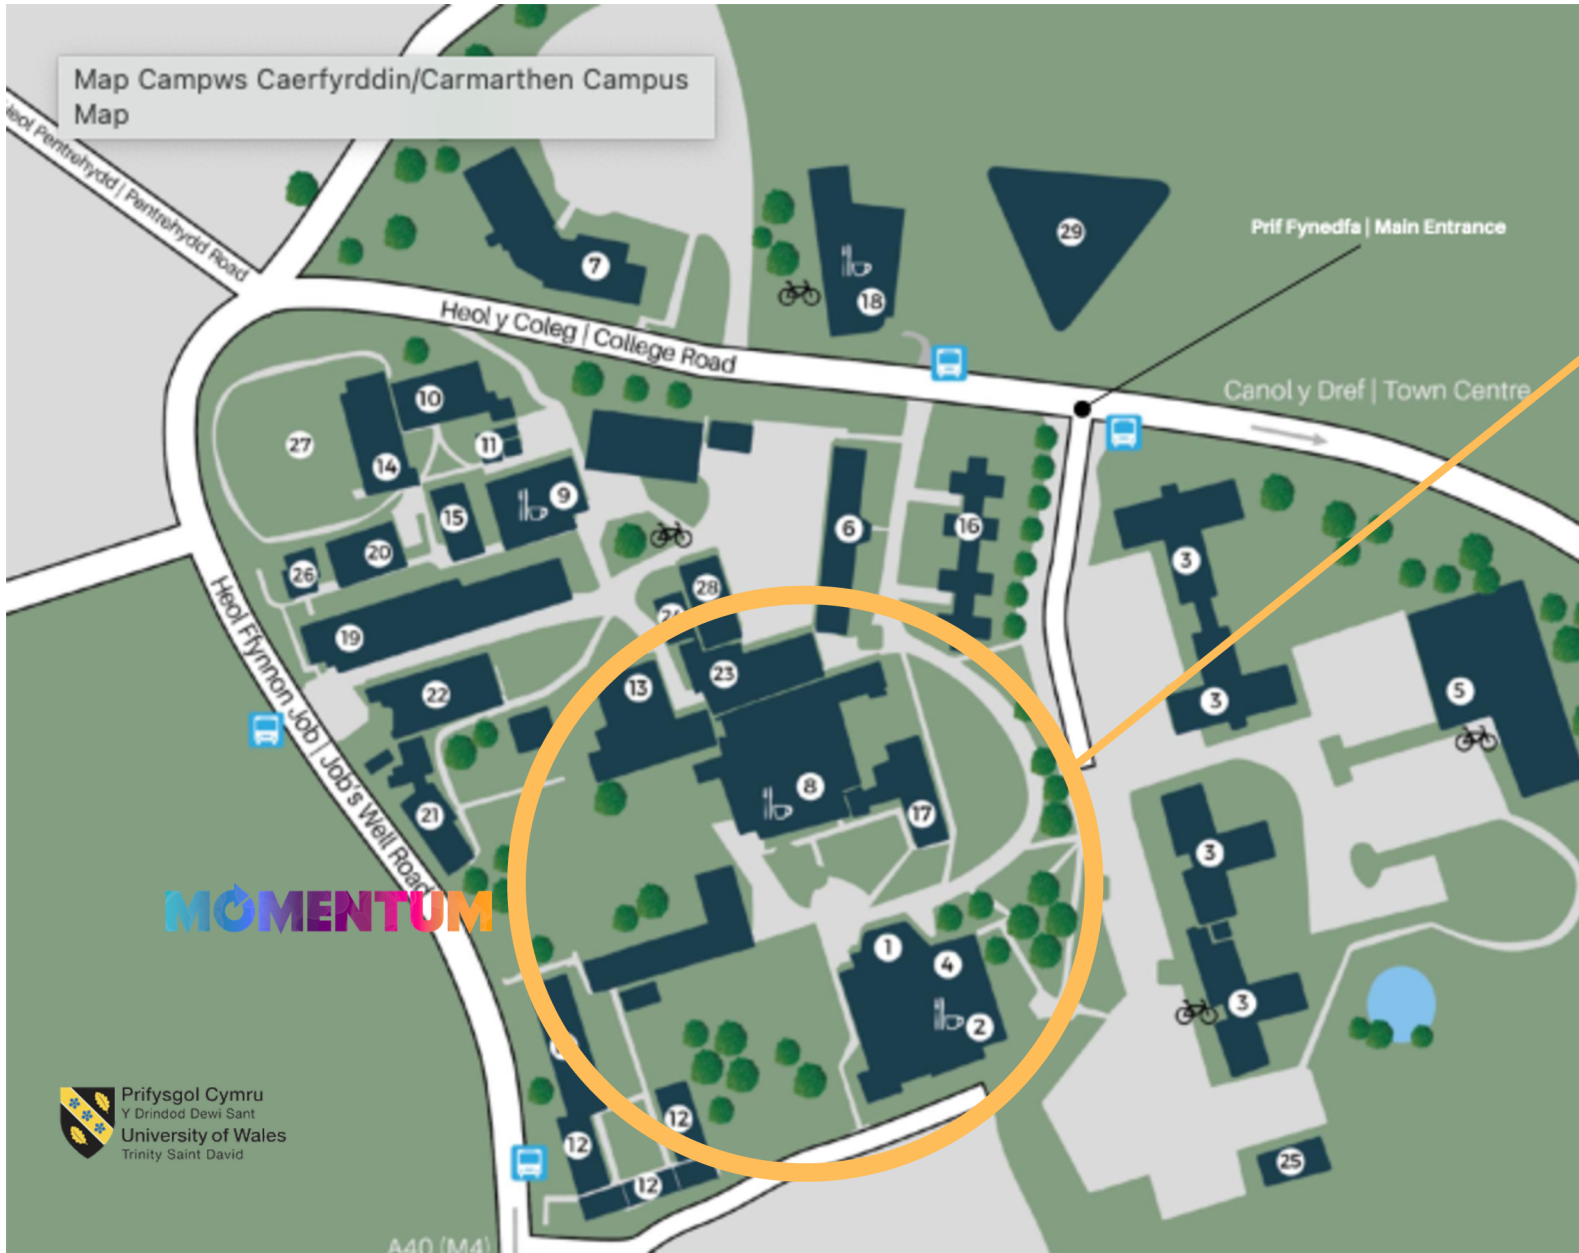

Youth

Esgyn Youth Stream with 24/7 Prayer and BMS World Mission CWAD CAFE

Esgyn Youth Stream CWAD CAFE

MOMENTUM *Map*

Main Sessions and Registration

1 = Halliwell
Conference Centre

Please arrive for registration at bottom entrance of Halliwell near Merlin Café.

Café and refreshments

4 = Merlin Café
Open from 9am to 3:30pm

Youth Session

8 = Cwad

Parking is near the main entrance (see top right on map). You are welcome to sit outside in the grounds if weather allows.